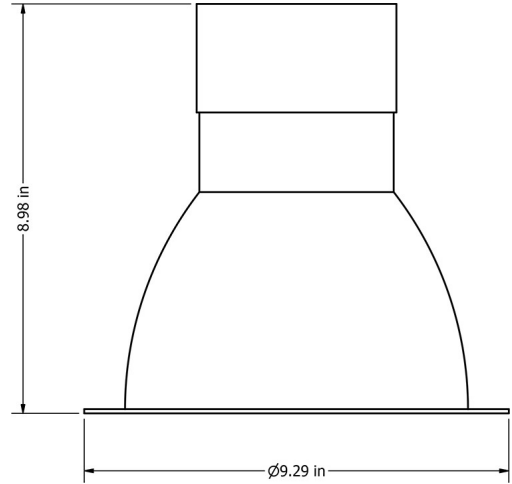

### DIMENSIONS:

8.98"(H) x Ø9.29"(OD)

## LED Commercial Recessed Light (TRIM ONLY)

The 8-inch Trim for our line of Commercial Recessed Light fixtures pair with your choice of Light Engine and Driver units. We offer 18W, 27W, 40W and 54W light engine and driver units for this size trim. Great for retrofitting most manufacturers CFL, HID, Metal Halide and Incandescent fixtures with apertures of Ø7.72" ~ Ø8.26"